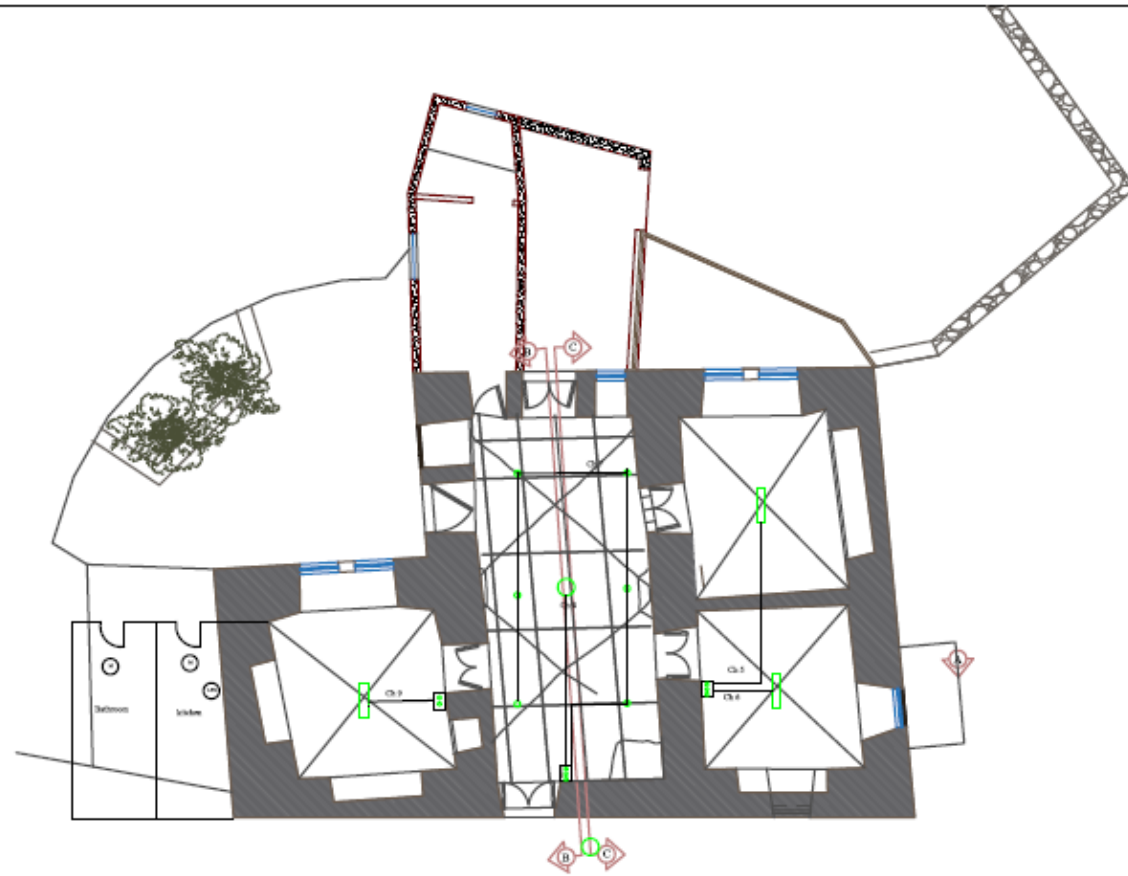

Symbol	Description
	Steel Handrail (Old/ New)
	Steel Handrail (Old/ New)
	Old or New (Found) Wall/ Pillar
	Old Wall
	Concrete Pillar
	New Building
	Old Building
	Demolition

Site Management Planning and Management of Conservation Projects for professionals	Drawing Title : Basement Scale: 1 / 100	Date: 17/5/2017	Legend: Old Building New Building Demolition area Stone series	steel handrail steel handrail old wall concrete wall Stone series	
	Drawing By: GHofran Alhalmouni	A 06			

Symbol	Description
	Teach Clinic Smart Verbal 2 gang
	Teach Clinic Smart Verbal 3 gang
	WTS-28 Remote Control Magic Cable
	Mobile Phone
	L201 Leak Detector
	Air Conditioner
	Roof Fan
	L202-10*

Site Management Planning and
Management of Conservation
Projects for professionals

Drawing Title : Ground floor

Scale:1 / 100

Drawing By:
GHofran Alhaimouni

Date:

17/5/2017

A 07

Legend:

Old Building

New Building

Demolition area

Stone series

steel handrail

steel handrail

old wall

concrete wall

Stone series